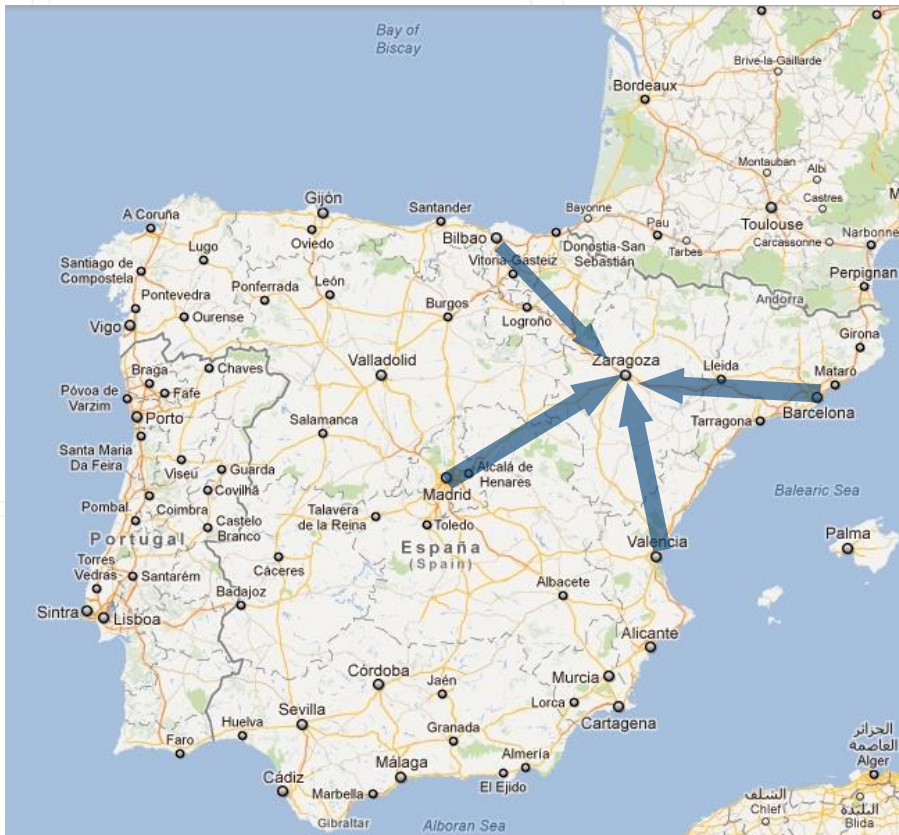

Around 20 Km. to Zaragoza, take the exit 23 direction ARA-A1 - N-232 Castellón

1

2

3

Continue by the ARA-A1 Freeway for 4,5 Km. and take the first exit at the roundabout, direction N-232 ZARAGOZA.

Continue straight by the N-232, which 6 Km. ahead it becomes in the A-68 Freeway.

Continue by the A-68 Freeway for approx. 5 Km. and take the exit LA CARTUJA, TORRECILLA DE VALMADRID, POLIGONO INDUSTRIAL LA CARTUJA. There, go straight ahead for 500 meters by the parallel road to the Freeway up to arrive to a roundabout.

1

Take the fourth exit at the roundabout, direction : VALMADRID, TORRECILLA DE VALMADRID, POLIGONO INDUSTRIAL LA CARTUJA

Continue 300 meters straight ahead by a bridge over the railway tracks and you will arrive to another roundabout; there take the second exit direction: **POLIGONO INDUSTRIAL**

Once inside the industrial area, continue straight ahead for 500 meters and you will see the main access to TAIM WESER on your left

Nuestro mundo es el mundo