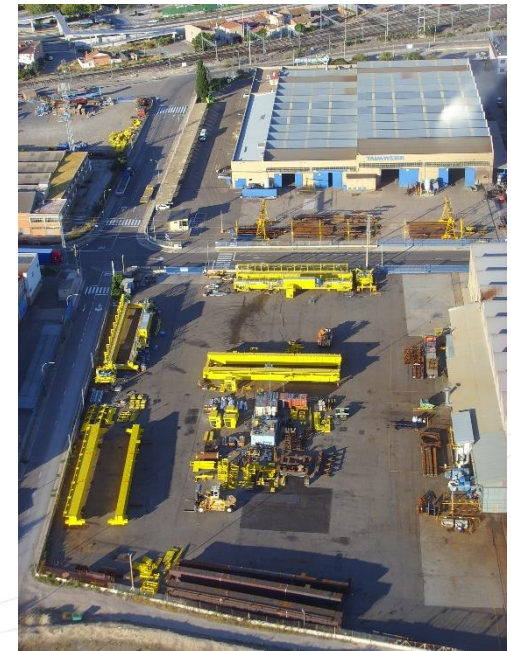

TAIM WESER S.A.

Carretera de Castellón Km. 6,3 – Polígono Industrial La Cartuja (Zaragoza)

Phone: +34 976 50 00 06

- **GPS coordinates**
  - **N41° 36' 2.3466"**
  - **W0° 49' 31.5222"**