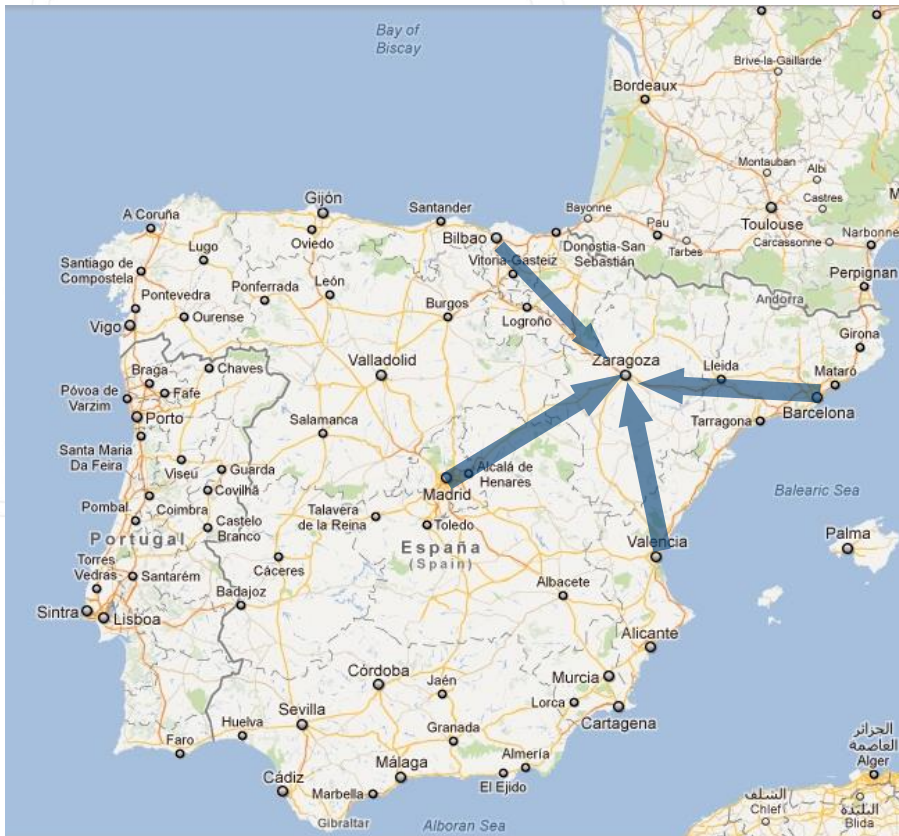

Arriving to Zaragoza by the AP-68 Motorway, take the exit 244-A, direction
Z-40 A-23 A-2

After 8 Km, turn off the freeway and take the exit 326 direction Z-40 A-68 A-23

Continue by the left lane direction Z-40 A-68 Alcañiz Castellón A-23 Teruel and enter to the Z-40 freeway.

1

2

Continue by the Z-40 Freeway for 6 Km. and take the Exit 20 - A-68 Alcañiz Castellón

Keep in the left lane and take the third exit at the roundabout, direction A-68 Alcañiz Castellón

Continue by the A-68 Freeway by approx. 2,5 Km. and then take the exit LA CARTUJA, TORRECILLA DE VALMADRID, POLIGONO INDUSTRIAL LA CARTUJA.

Take the first exit at the roundabout, direction: VALMADRID, TORRECILLA DE VALMADRID, POLIGONO INDUSTRIAL LA CARTUJA

Continue 300 meters straight ahead by a bridge over the railway tracks and you will arrive to another roundabout; there take the second exit direction: **POLIGONO INDUSTRIAL**

Once inside the industrial area, continue straight ahead for 500 meters and you will see the main access to TAIM WESER on your left

Nuestro mundo es el mundo