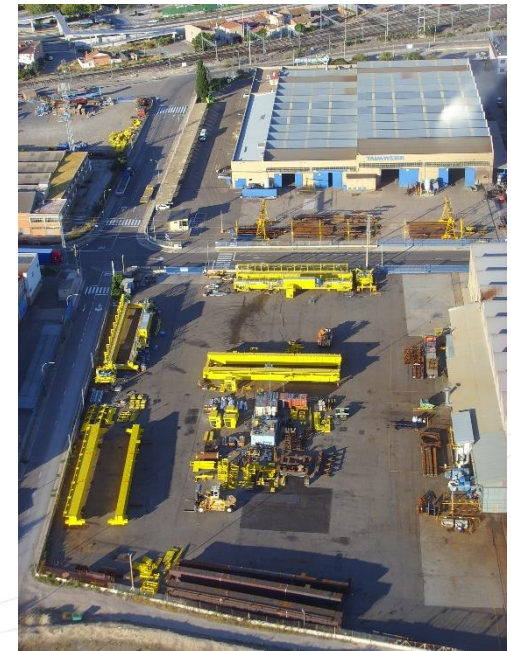

TAIM WESER S.A.

Carretera de Castellón Km. 6,3 – Polígono Industrial La Cartuja (Zaragoza)

Phone: +34 976 50 00 06

- GPS coordinates
  - $N41^{\circ} 36' 2.3466''$
  - $W0^{\circ} 49' 31.5222''$