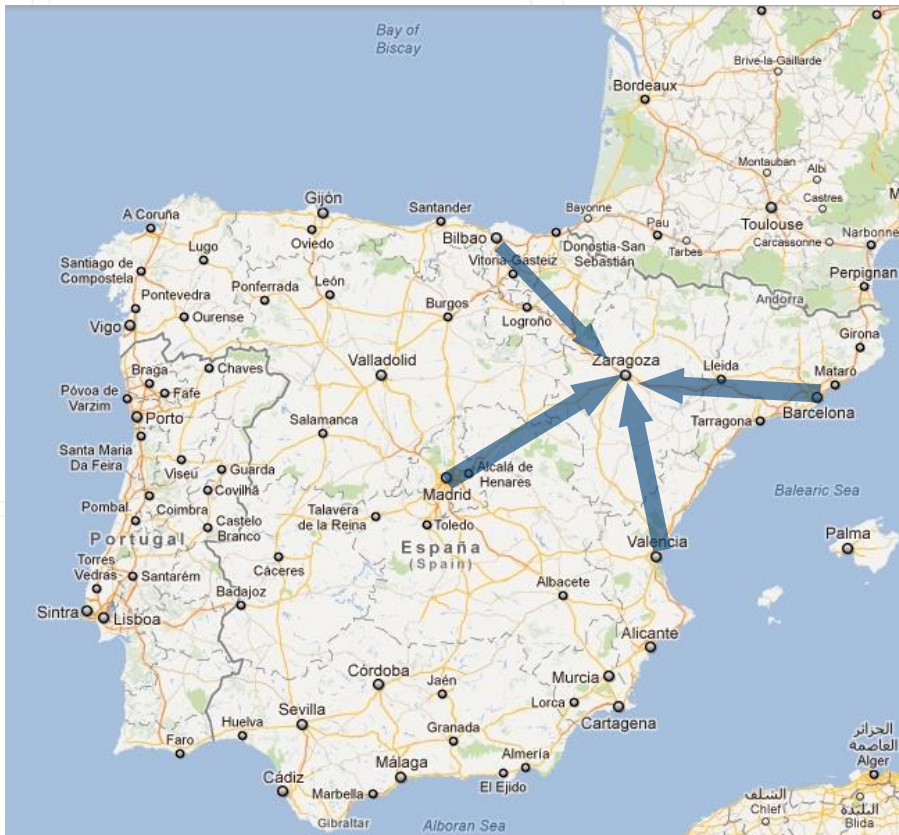

Arriving to Zaragoza by the A-2 Freeway, around Zaragoza Trade Fair, take the exit 311 A direction Z-40 A-23 A-68

Continue by the Z-40 Freeway for 12 Km. and then take the exit 20, direction A-68 Alcañiz Castellón

Continue straight ahead and take the first exit at the roundabout, direction: A-68 Alcañiz Castellón

Continue by the A-68 Freeway by approx. 2,5 Km. and then take the exit LA CARTUJA, TORRECILLA DE VALMADRID, POLIGONO INDUSTRIAL LA CARTUJA.

Take the first exit at the roundabout, direction: VALMADRID, TORRECILLA DE VALMADRID, POLIGONO INDUSTRIAL LA CARTUJA

Continue 300 meters straight ahead by a bridge over the railway tracks and you will arrive to another roundabout; there take the second exit direction: **POLIGONO INDUSTRIAL**

Once inside the industrial area, continue straight ahead for 500 meters and you will see the main access to TAIM WESER on your left

Nuestro mundo es el mundo