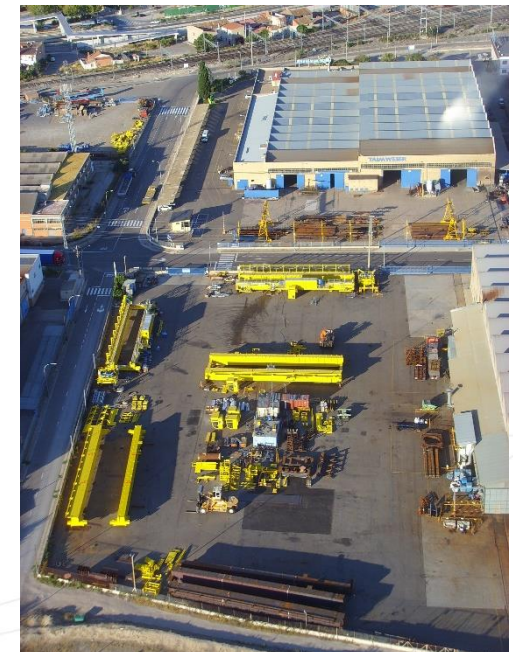

TAIM WESER S.A.

Carretera de Castellón Km. 6,3 – Polígono Industrial La Cartuja (Zaragoza)

Phone: +34 976 50 00 06

- **GPS coordinates**
  - **N41° 36' 2.3466"**
  - **W0° 49' 31.5222"**