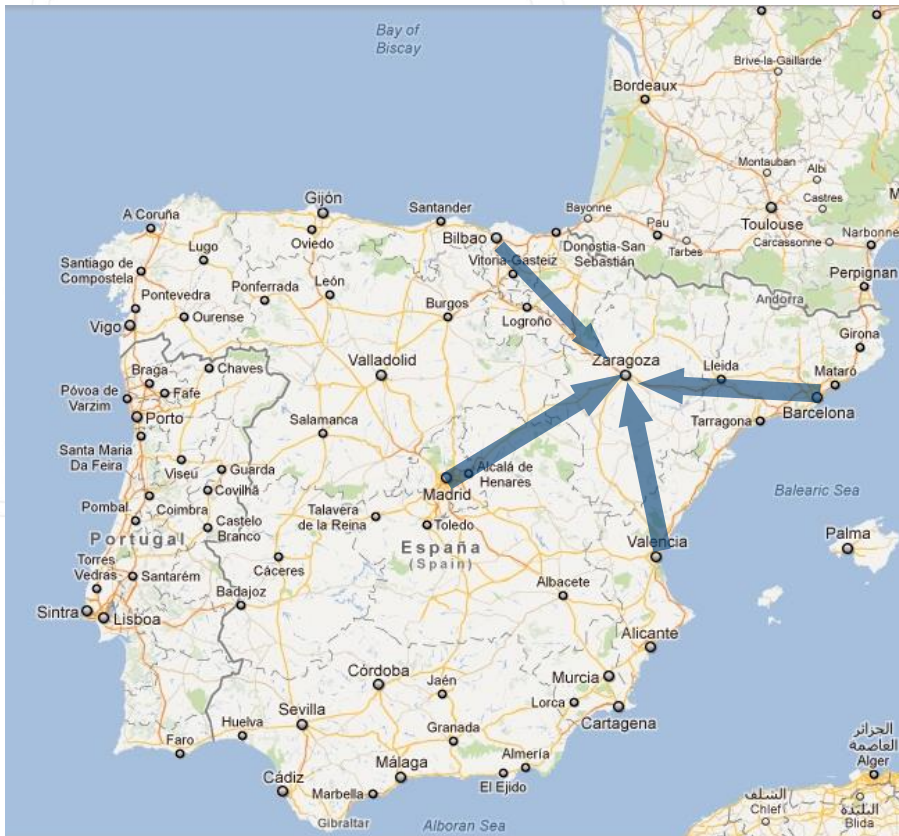

How to get to TAIM WESER

TAIM WESER S.A.

Carretera de Castellón Km. 6,3 – Polígono Industrial La Cartuja (Zaragoza)

Phone: +34 976 50 00 06

- GPS coordinates
 - $N41^{\circ} 36' 2.3466''$
 - $W0^{\circ} 49' 31.5222''$

Arriving to Zaragoza by the A-23 Freeway, take the exit 276 A direction Z- 40 A- 68 A-2 A-23

1

2

Continue by the Z-40 Freeway for 7 Km. and then take the exit 20, direction A-68 Alcañiz Castellón

Continue straight ahead and take the first exit at the roundabout, direction: A-68 Alcañiz Castellón

Continue by the A-68 Freeway by approx. 2,5 Km. and then take the exit LA CARTUJA, TORRECILLA DE VALMADRID, POLIGONO INDUSTRIAL LA CARTUJA.

Take the first exit at the roundabout, direction: VALMADRID, TORRECILLA DE VALMADRID, POLIGONO INDUSTRIAL LA CARTUJA

Continue 300 meters straight ahead by a bridge over the railway tracks and you will arrive to another roundabout; there take the second exit direction: **POLIGONO INDUSTRIAL**

Once inside the industrial area, continue straight ahead for 500 meters and you will see the main access to TAIM WESER on your left