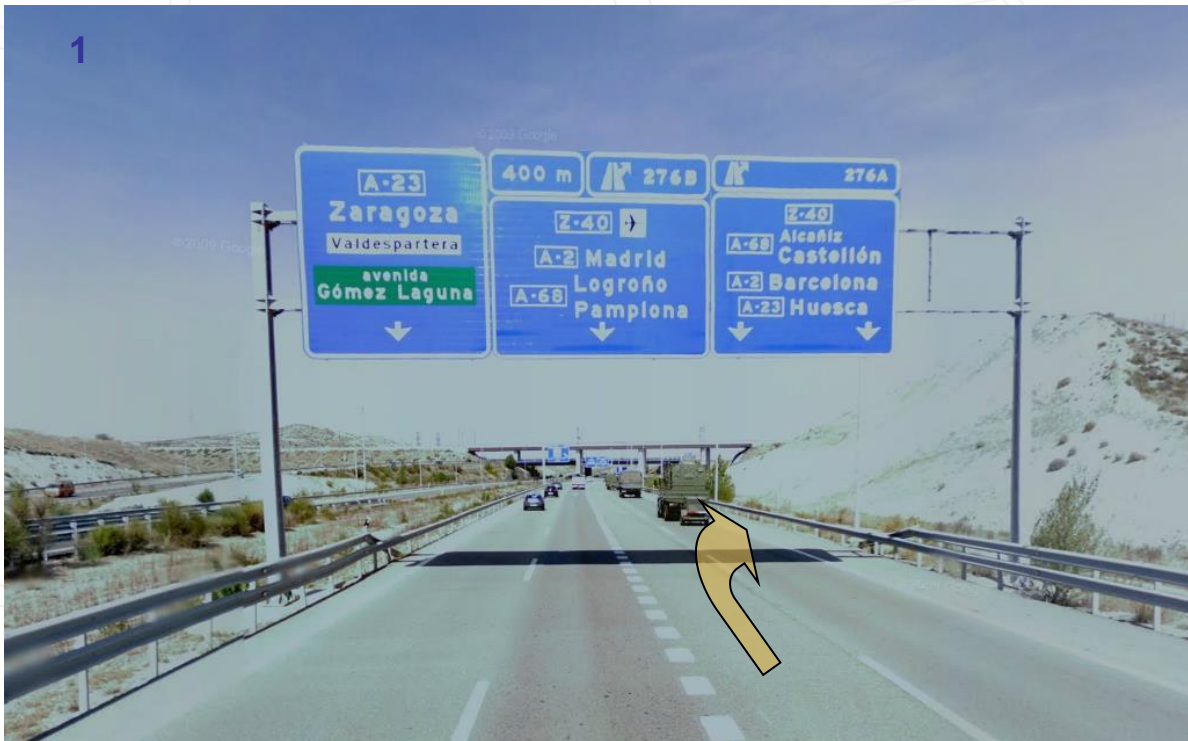

Arriving to Zaragoza by the A-23 Freeway, take the exit 276 A direction Z- 40 A- 68 A-2 A-23

1

2

Continue by the Z-40 Freeway for 7 Km. and then take the exit 20, direction A-68 Alcañiz Castellón

Continue straight ahead and take the first exit at the roundabout, direction: A-68 Alcañiz Castellón

Continue by the A-68 Freeway by approx. 2,5 Km. and then take the exit LA CARTUJA, TORRECILLA DE VALMADRID, POLIGONO INDUSTRIAL LA CARTUJA.

Take the first exit at the roundabout, direction: VALMADRID, TORRECILLA DE VALMADRID, POLIGONO INDUSTRIAL LA CARTUJA

Continue 300 meters straight ahead by a bridge over the railway tracks and you will arrive to another roundabout; there take the second exit direction: **POLIGONO INDUSTRIAL**

Once inside the industrial area, continue straight ahead for 500 meters and you will see the main access to TAIM WESER on your left