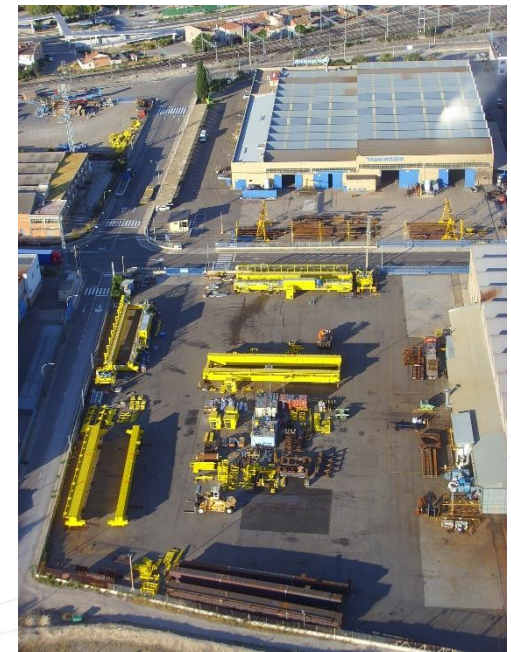

TAIM WESER S.A.

Carretera de Castellón Km. 6,3 – Polígono Industrial La Cartuja (Zaragoza)

Phone: +34 976 50 00 06

- GPS coordinates
  - $N41^{\circ} 36' 2.3466''$
  - $W0^{\circ} 49' 31.5222''$